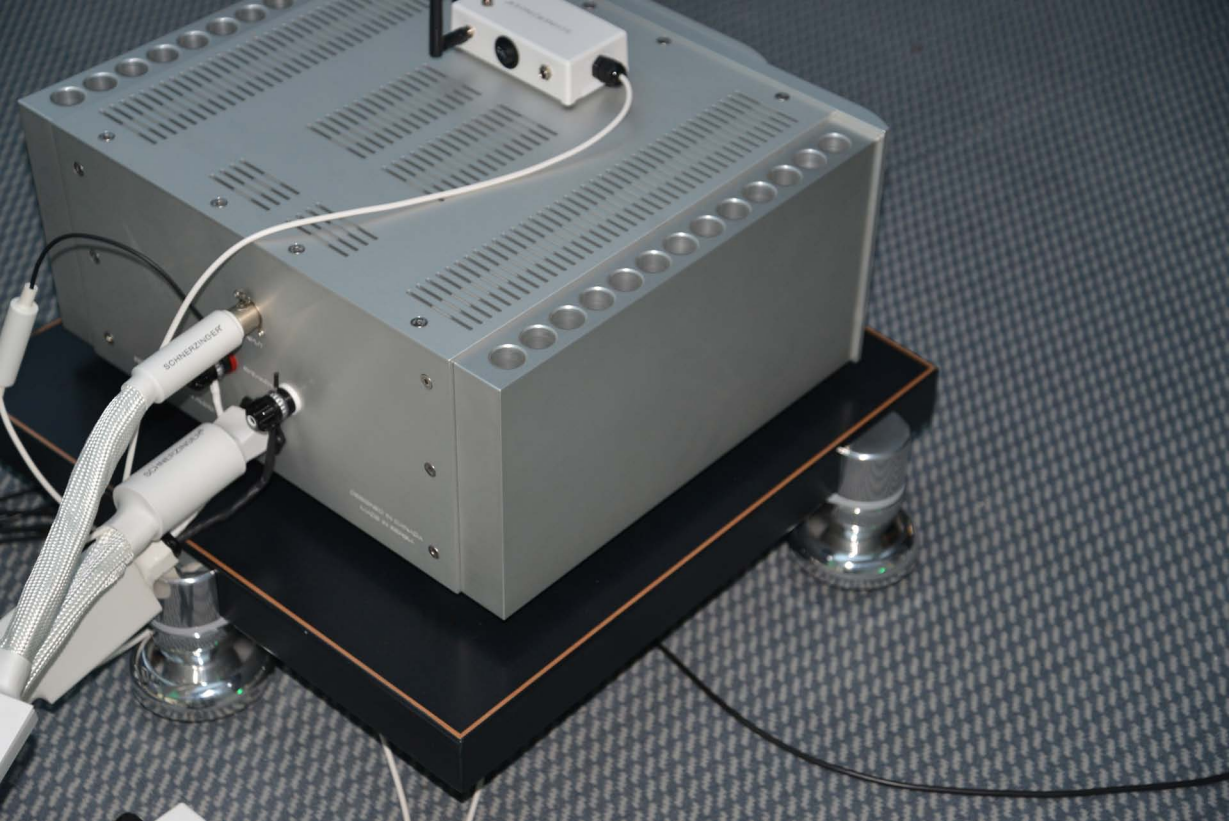

SCHNERZINGER®

Innovative Engineering Delivers Ultimate High-End Performance!

Klip

schwarz

Information card with technical specifications and contact details for the audio system.

Information card for the floor speaker.

Zellaton features
crossover
components
by
DUALIDA www.dualida.com

ZELLATON
FLOORSTANDING
SPEAKER

SCHENKER ZONDER

SCHENKER ZONDER

SCHENKER ZONDER
LANGE 11 10000

ZELLATCHON
REFERENCE 501